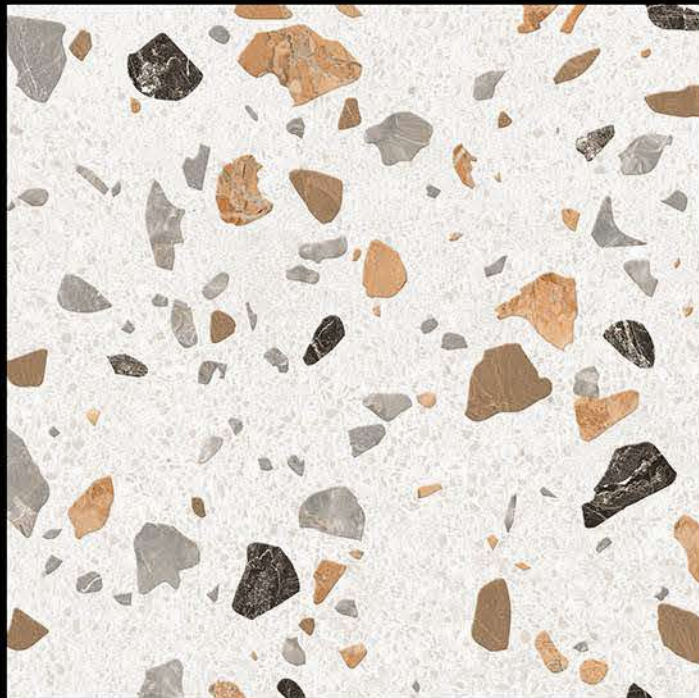

TEROOZA BROWN

MATT MARBLE 

600x600 mm

TEROOZA CREMA

TEROOZA NATURAL

TEROOZA SILVER

TERRAZO MULTY

MATT MARBLE