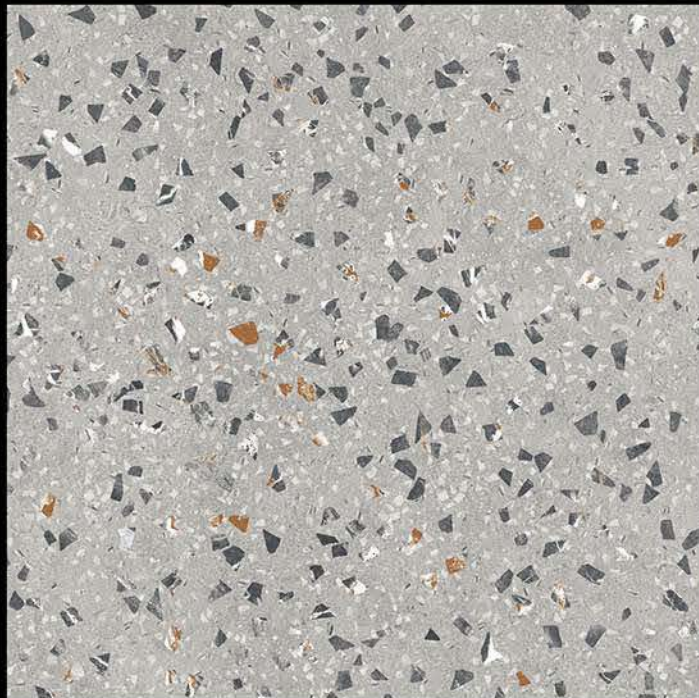

600x600 mm

BERLINSTONE BEIGE

BRAZILLIAN STEEL

MATT MARBLE

600x600 mm

CLASSIC STUVARIO

CONCRETE GREY

DENVER BEIGE

DENVER GREY

EMERALD BLACK

EMERALD CHIPS

EMERALD GREY

MATT MARBLE

600x600 mm

EMERALD GRIS

MATT MARBLE 