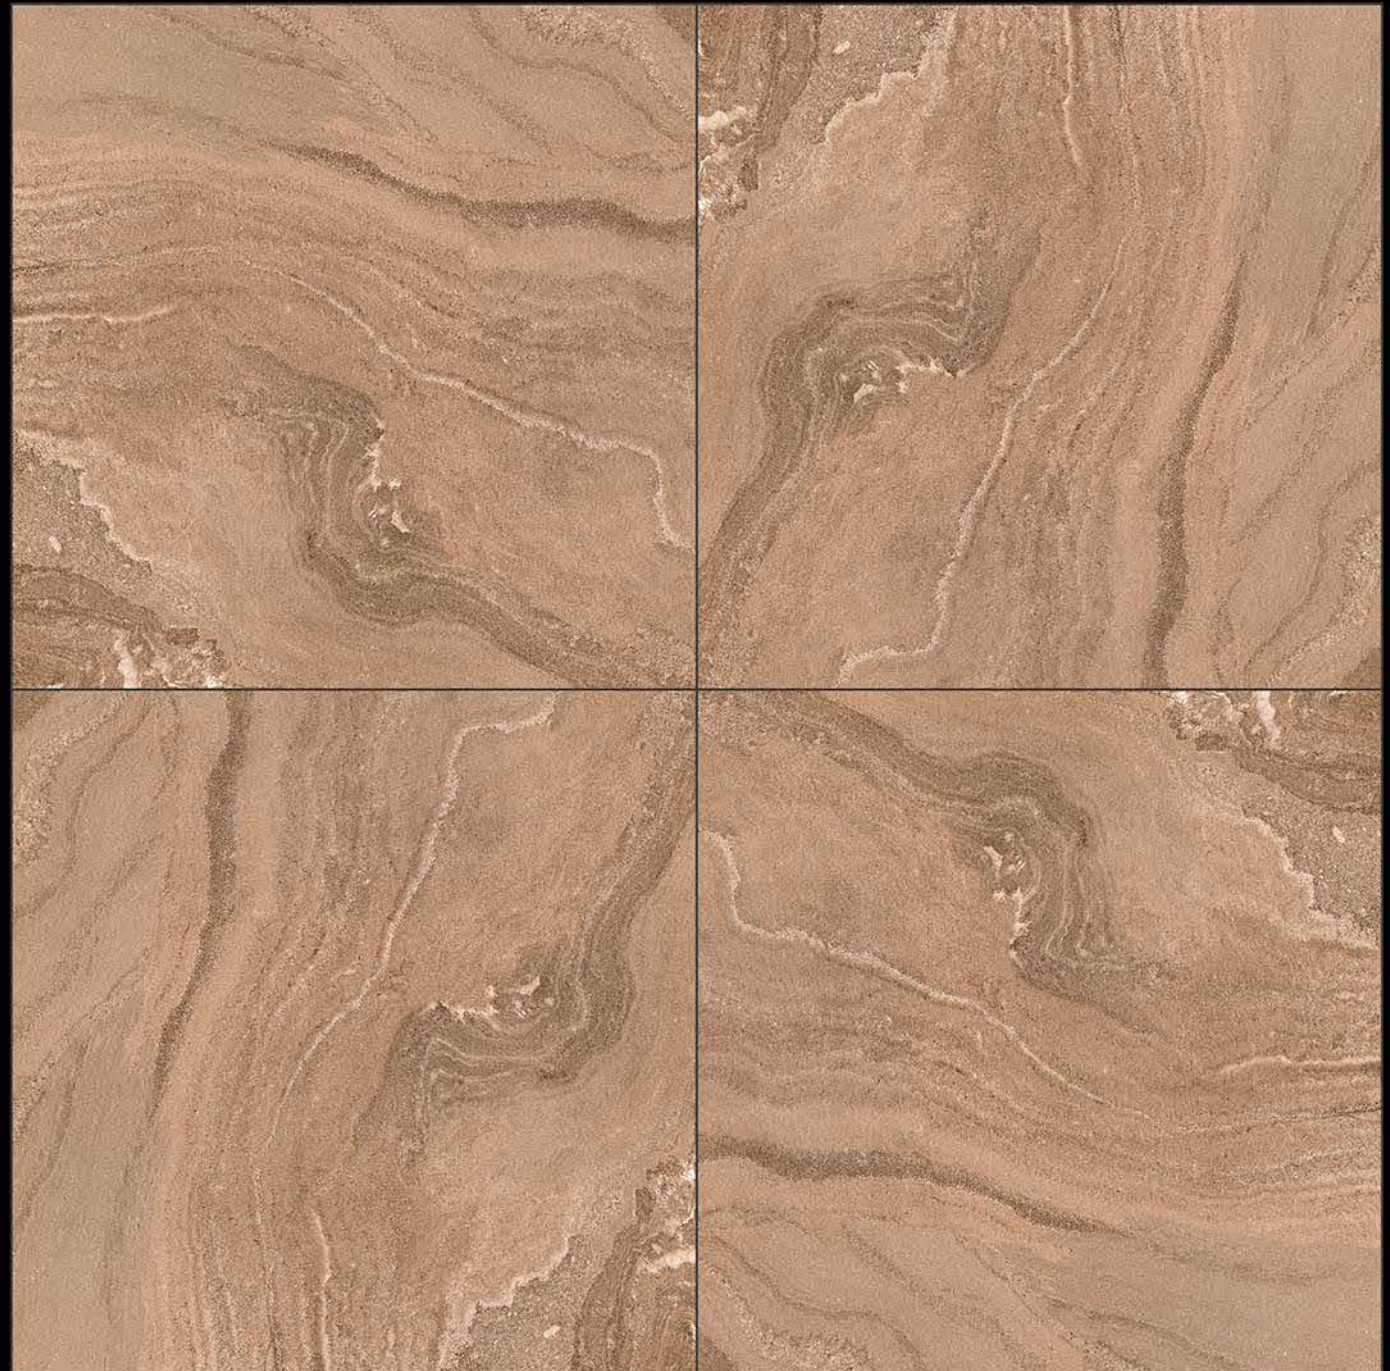

600x600 mm

STARLING WHITE

STEEL GREY

STONE AZUL

STONE BROWN

STONE NERO

MATT MARBLE 

600x600 mm